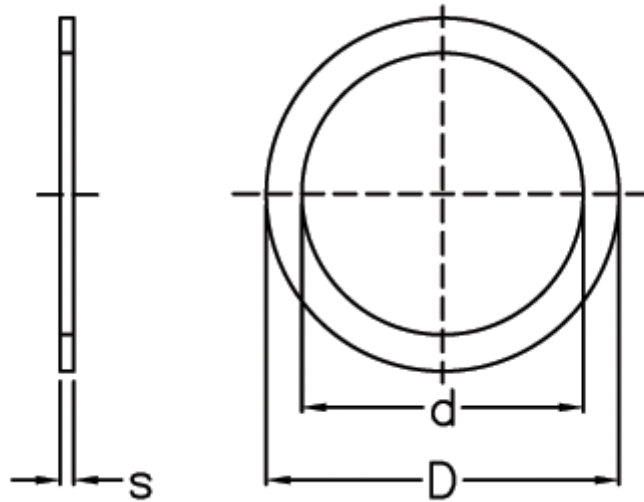

Article number: 0130356

Description: Shim Washer
PS 9x15x1 DIN 988

Measures

d	= 9
D	= 15
Description	= PS 9x15x1
s	= 1.00
tol	= -0.05
Weight kg/1000	= 0.891